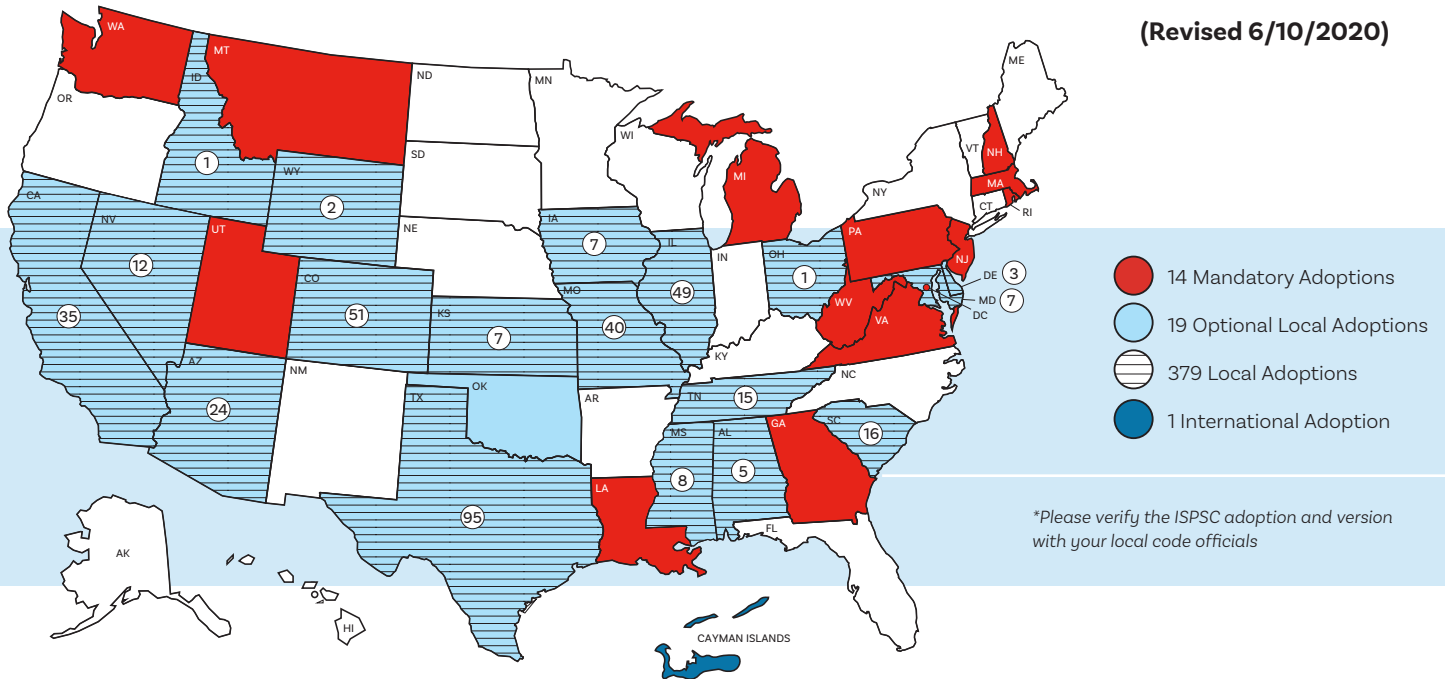

ISPSC Adoption Status Report*

(Revised 6/10/2020)

- 14 Mandatory Adoptions
- 19 Optional Local Adoptions
- 379 Local Adoptions
- 1 International Adoption

*Please verify the ISPSC adoption and version with your local code officials

14 Mandatory State Adoptions (Statewide)

Georgia ('12) | Louisiana ('15) | Massachusetts ('15) | Michigan ('15) | Montana ('18) | New Hampshire ('15) | New Jersey ('18) | Pennsylvania ('15) | Rhode Island ('15) | Utah ('18) | Virginia ('15) | Washington ('15) | Washington, D.C. ('12) | West Virginia ('15)

19 States with Optional Adoption

Alabama | Arizona | California | Colorado | Delaware | Idaho | Illinois | Iowa | Kansas | Maryland | Mississippi | Missouri | Nevada | Ohio | Oklahoma | South Carolina | Tennessee | Texas | Wyoming

Tennessee

Alcoa ('18)
 Brentwood ('12)
 Farragut ('18)
 Gallatin ('15)
 Hendersonville ('18)
 Knox County ('18)
 Lincoln County ('18)
 Mount Juliet ('12)

Murfreesboro ('18)
 Piperton ('18)
 Roane County ('12)
 Rossville ('18)
 Rutherford County ('18)
 Smyrna ('18)
 White House ('12)